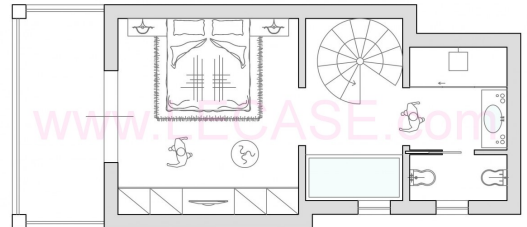

Piano Primo